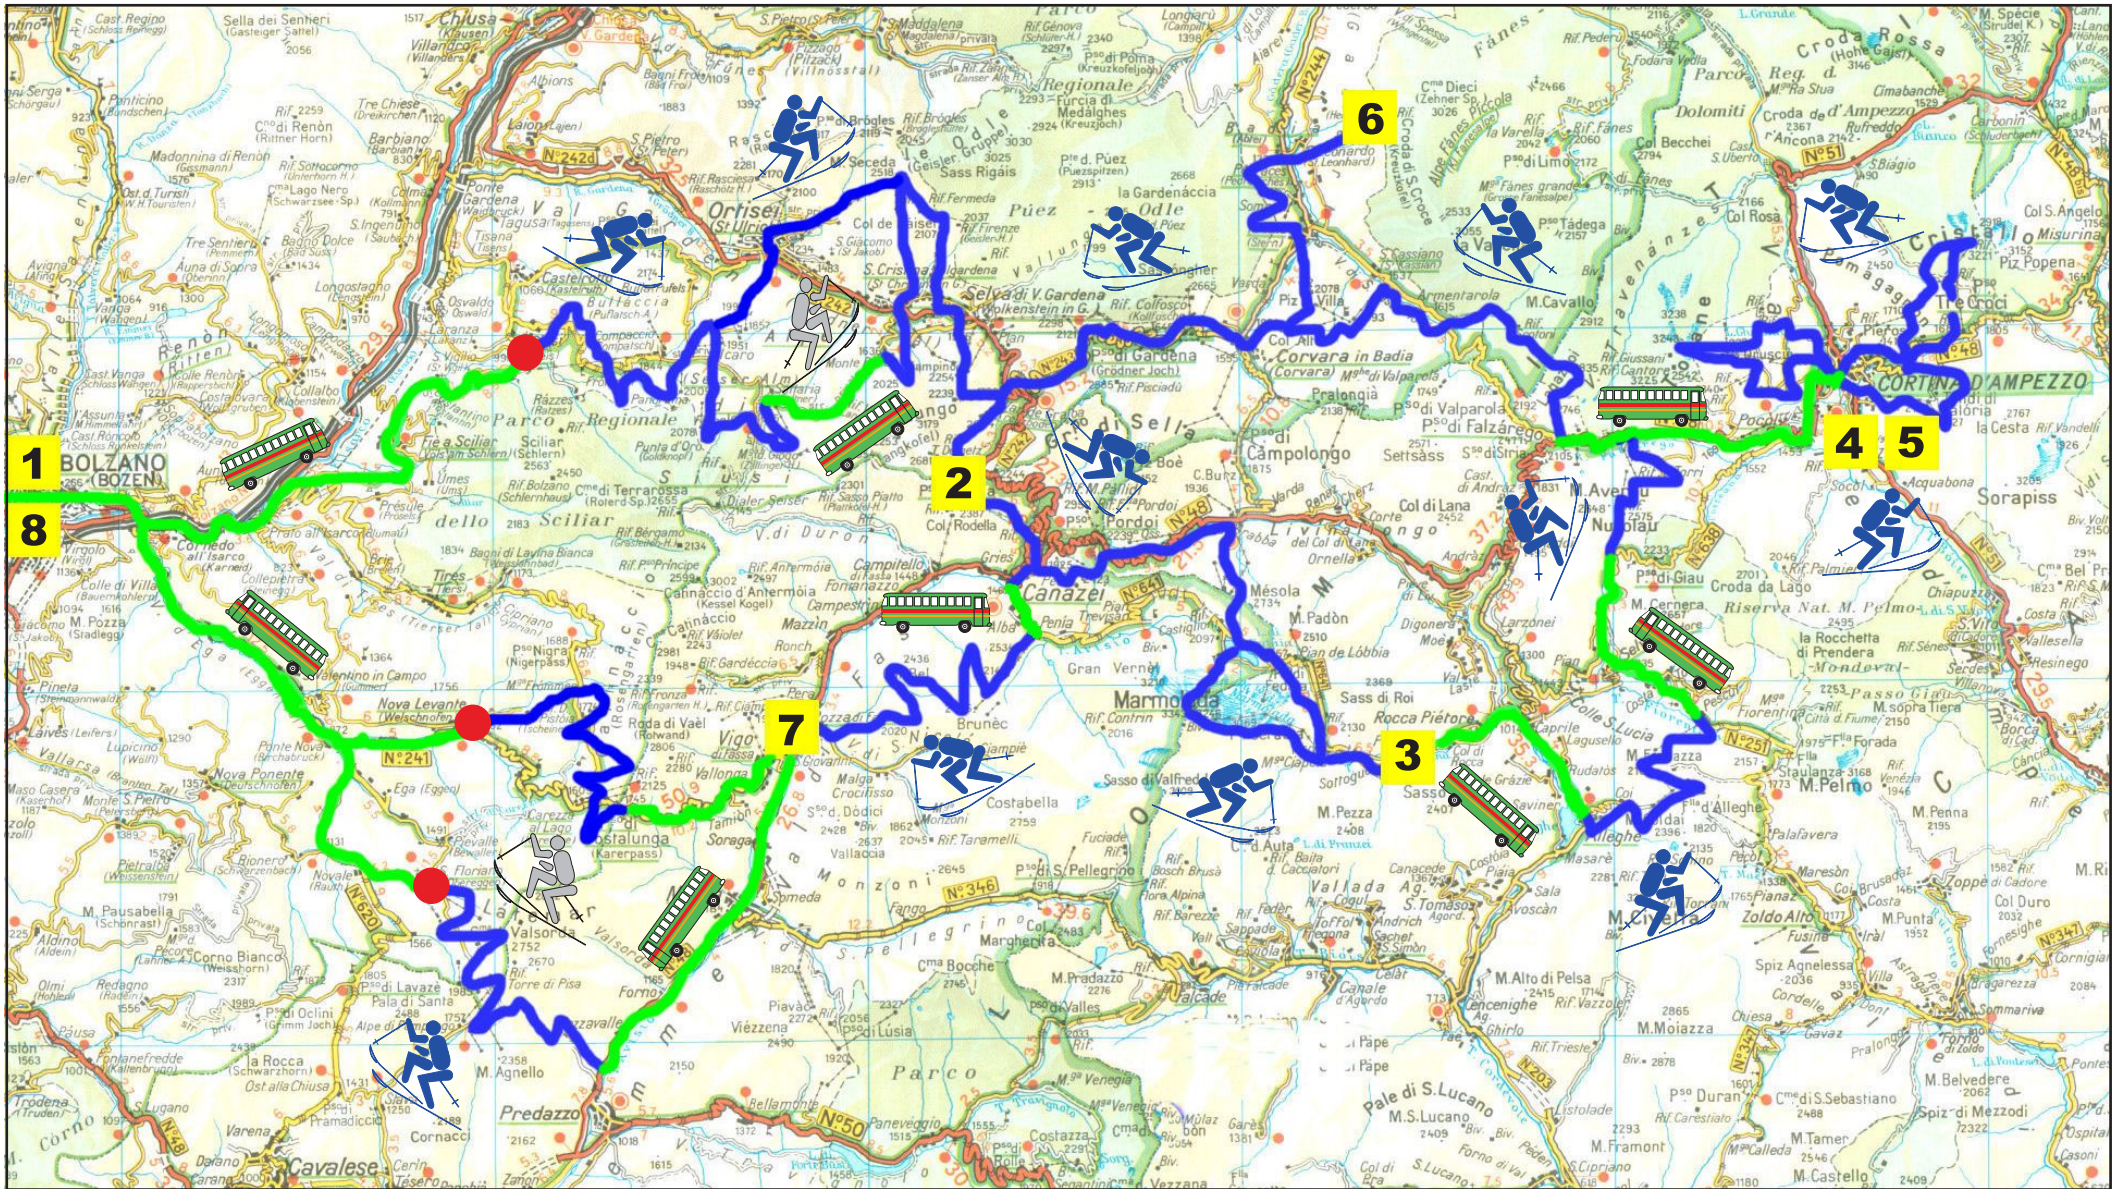

Discovery Dolomites .com THE COMPLETE DOLOMITES SKISAFARI

 = Skibus
 = Skiareas

3 = Hotels or Mountain huts
 = "Rent and go" (ski)

 = Regular tour
 = Variantes

1+2+3+4+5+6+7+8= complete tour
 1+2+3+6+8= short tour